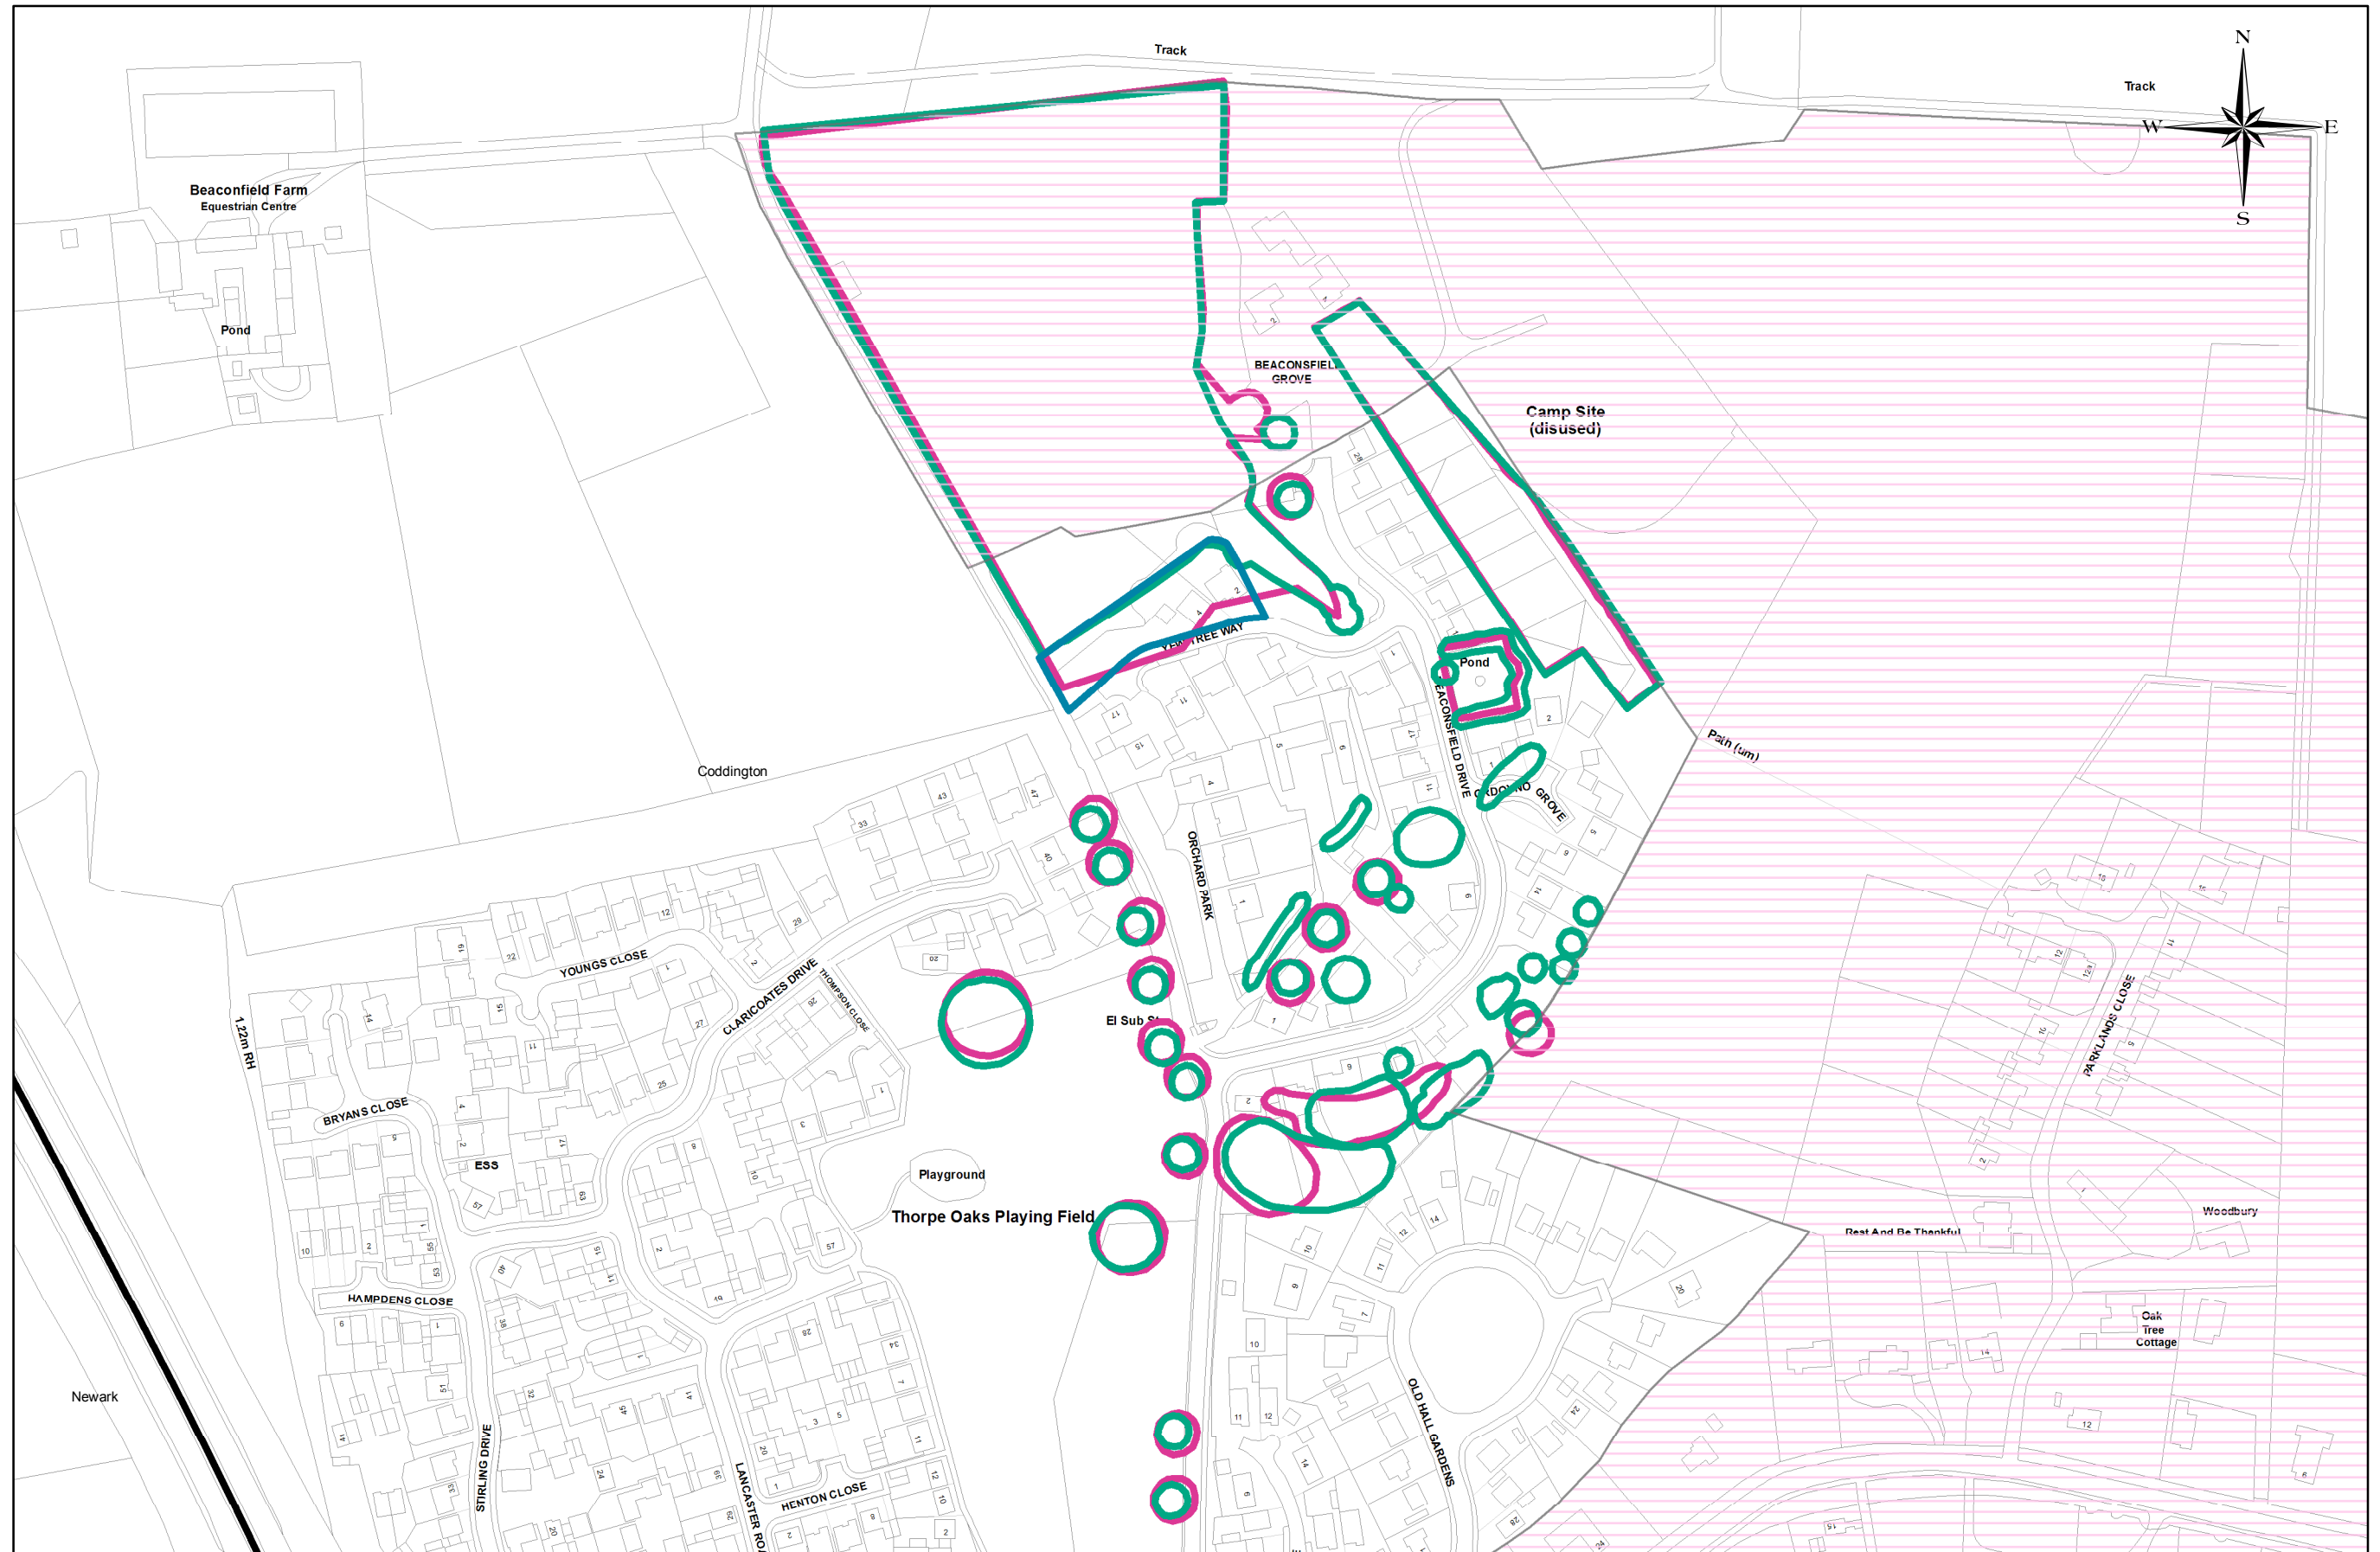

Tree Preservation Orders Yew Tree Way / Beaconsfield Drive

Legend

Tree Preservation Order

REFVAL

- █ 11/00110/TPO TPO N174 - The Old Hall, Coddington
- █ 12/00017/TPO TPO N349 - 2 and 4 Yew Tree Way, Coddington
- █ 13/00002/TPO TPO N34 on land at Coddington Hall, Newark